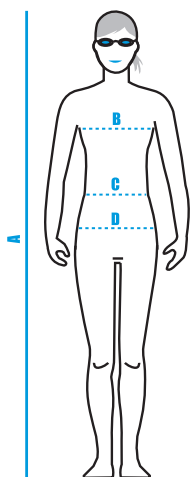

SIZING SYSTEM

JR GIRL

POINTS CM BODY MEASURES

POINTS	CM	BODY MEASURES				
A	Height	116	128	140	152	164
B	Chest	55	60	65	70	75
C	Waist	53	55	57	59	60
D	Hips	65	70	75	80	85

WATERWEAR SIZE RANGE

F//UK/AUS	6-7	8-9	10-11	12-13	14-15
USA	S	M	L	XL	XXL
D	116	128	140	152	164

JR BOY

POINTS CM BODY MEASURES

POINTS	CM	BODY MEASURES				
A	Height	116	128	140	152	164
B	Chest	55	60	70	77	85
C	Waist	55	59	63	67	71
D	Hips	65	70	75	80	85

WATERWEAR SIZE RANGE

F//UK/AUS	6-7	8-9	10-11	12-13	14-15
USA	S	M	L	XL	XXL
D	116	128	140	152	164