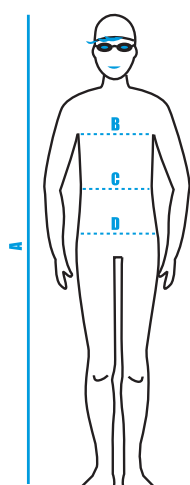

SIZING SYSTEM

JR GIRL

POINTS CM BODY MEASURES

POINTS	CM	BODY MEASURES				
A	Height	116	128	140	152	164
B	Chest	55	60	65	70	75
C	Waist	53	55	57	59	60
D	Hips	65	70	75	80	85

WATERWEAR SIZE RANGE

F//UK/AUS	6-7	8-9	10-11	12-13	14-15
USA	S	M	L	XL	XXL
D	116	128	140	152	164

JR BOY

POINTS CM BODY MEASURES

POINTS	CM	BODY MEASURES				
A	Height	116	128	140	152	164
B	Chest	55	60	70	77	85
C	Waist	55	59	63	67	71
D	Hips	65	70	75	80	85

WATERWEAR SIZE RANGE

F//UK/AUS	6-7	8-9	10-11	12-13	14-15
USA	S	M	L	XL	XXL
D	116	128	140	152	164